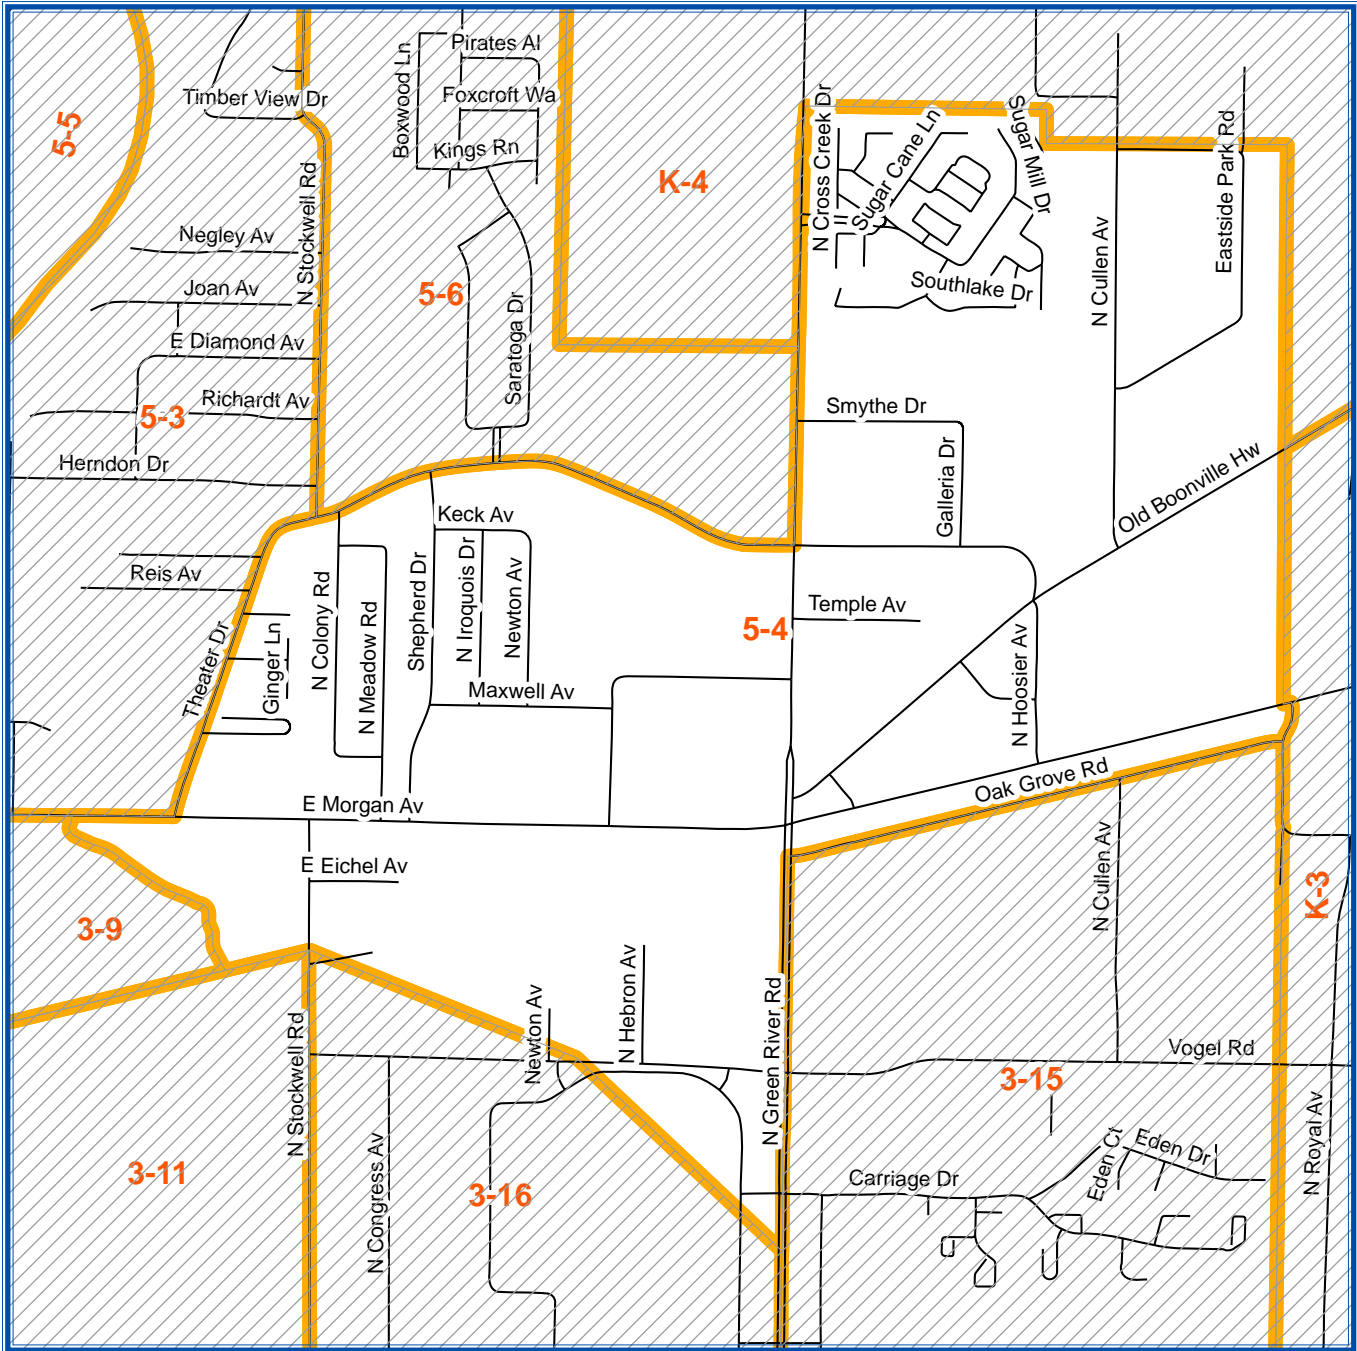

City of Evansville & Vanderburgh County, Indiana Precincts

Ward 5 Precinct 4 Districts

Congressional: 8 County Council: 4
 State House: 75 State Senate: 50
 County Commissioner & School Board: 1
 Township: Knight

Poll Name & Location:
BETHEL UNITED CHURCH OF CHRIST
3029 N GREEN RIVER RD
 Voter's Registration: 812-435-5222

Precincts Approved: January 17, 2006

Location Map

Prepared by: Linda Freeman
 VC Surveyor's Office 812-435-5210