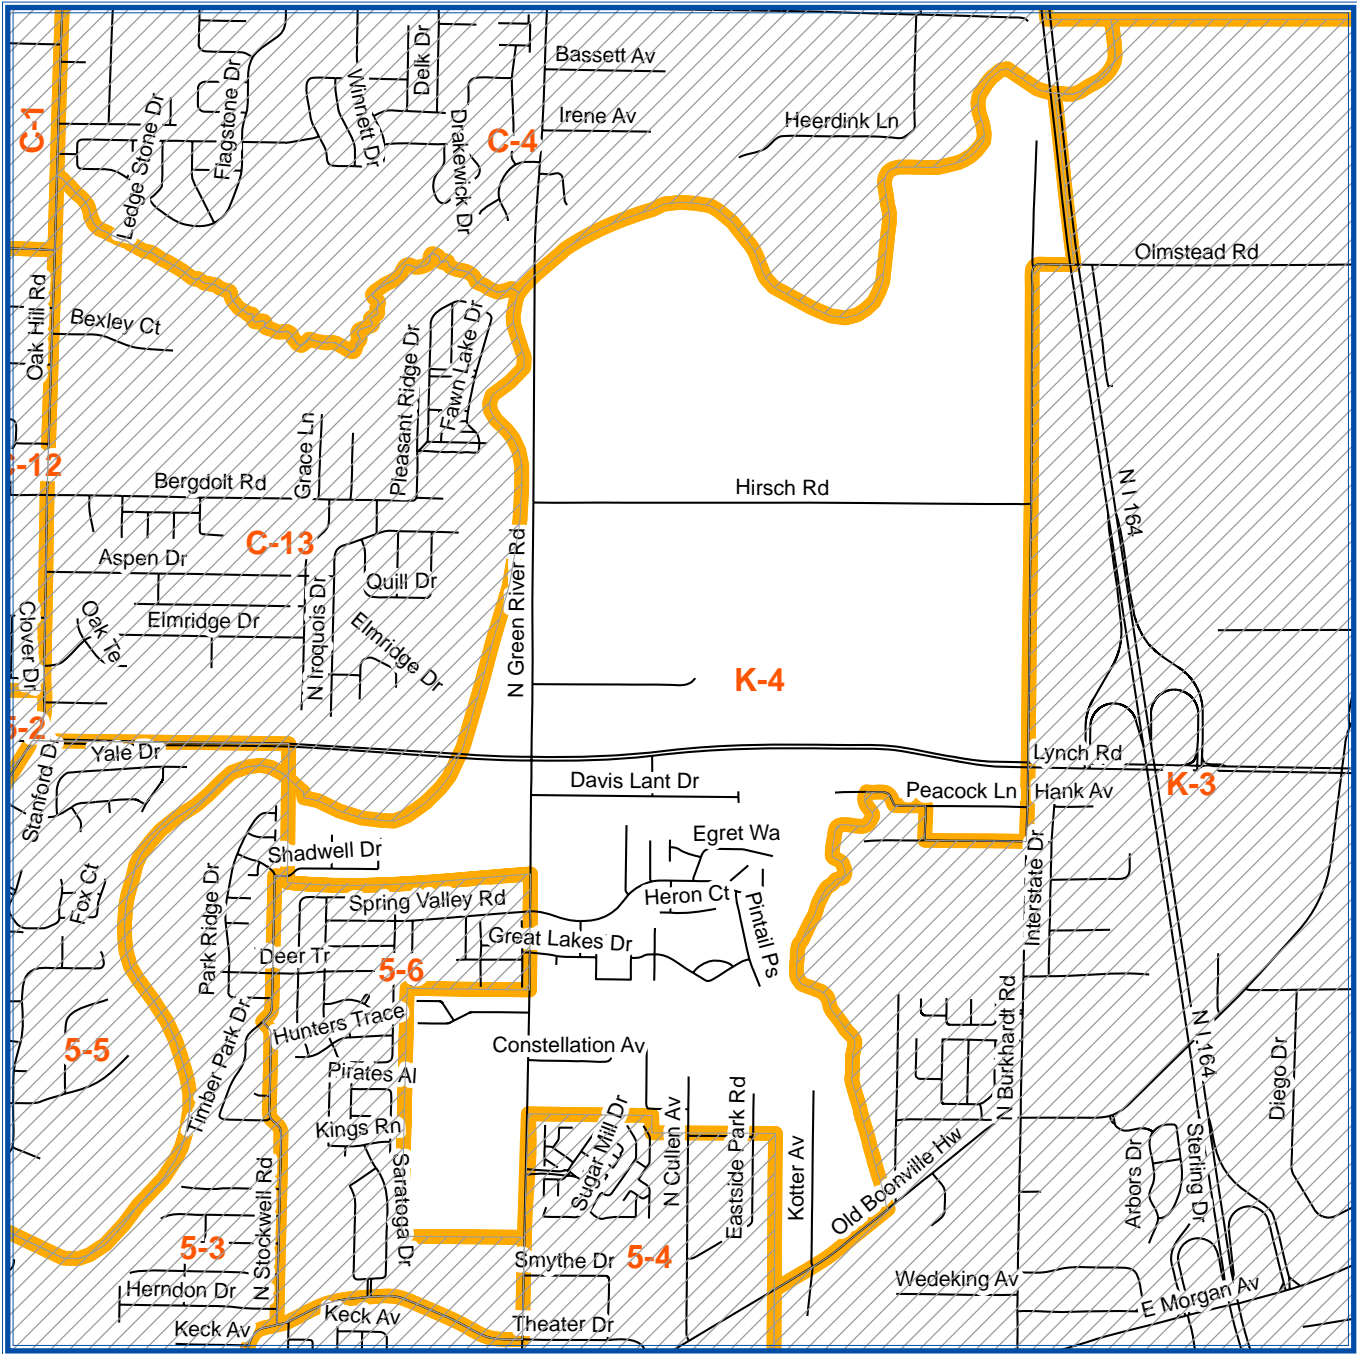

City of Evansville & Vanderburgh County, Indiana Precincts

Knight Precinct 4 Districts

Congressional: 8 County Council: 4
 State House: 78 State Senate: 50
 County Commissioner & School Board: 1
 Township: Knight

Poll Name & Location:
BETHEL UNITED CHURCH OF CHRIST
3029 N GREEN RIVER RD
Voter's Registration: 812-435-5222