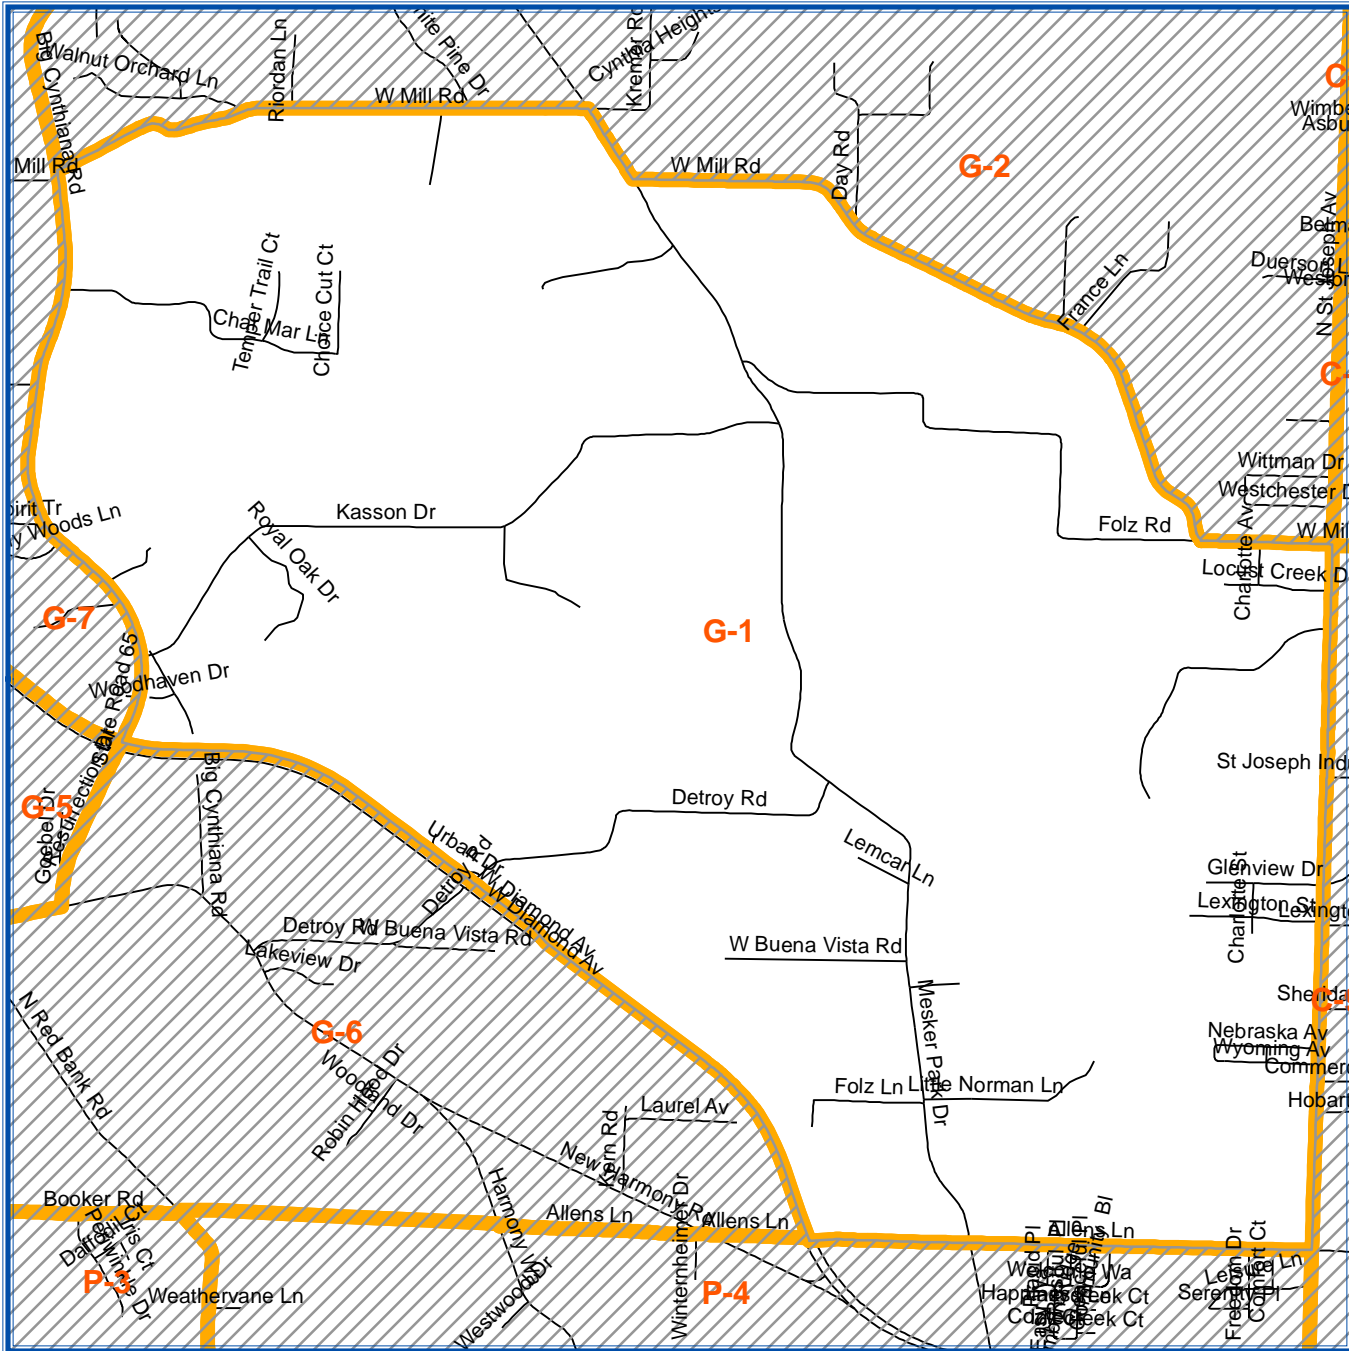

City of Evansville & Vanderburgh County, Indiana Precincts

German Precinct 1 Districts

Congressional: 8 County Council: 1
 State House: 75 State Senate: 50
 County Commissioner & School Board: 2
 Township: German

Poll Name & Location:
GERMAN TWP VOLUNTEER FIRE
5220 KASSON DR
Voter's Registration: 812-435-5222

Precincts Approved: January 17, 2006

Location Map

Prepared by: Linda Freeman
 VC Surveyor's Office 812-435-5210