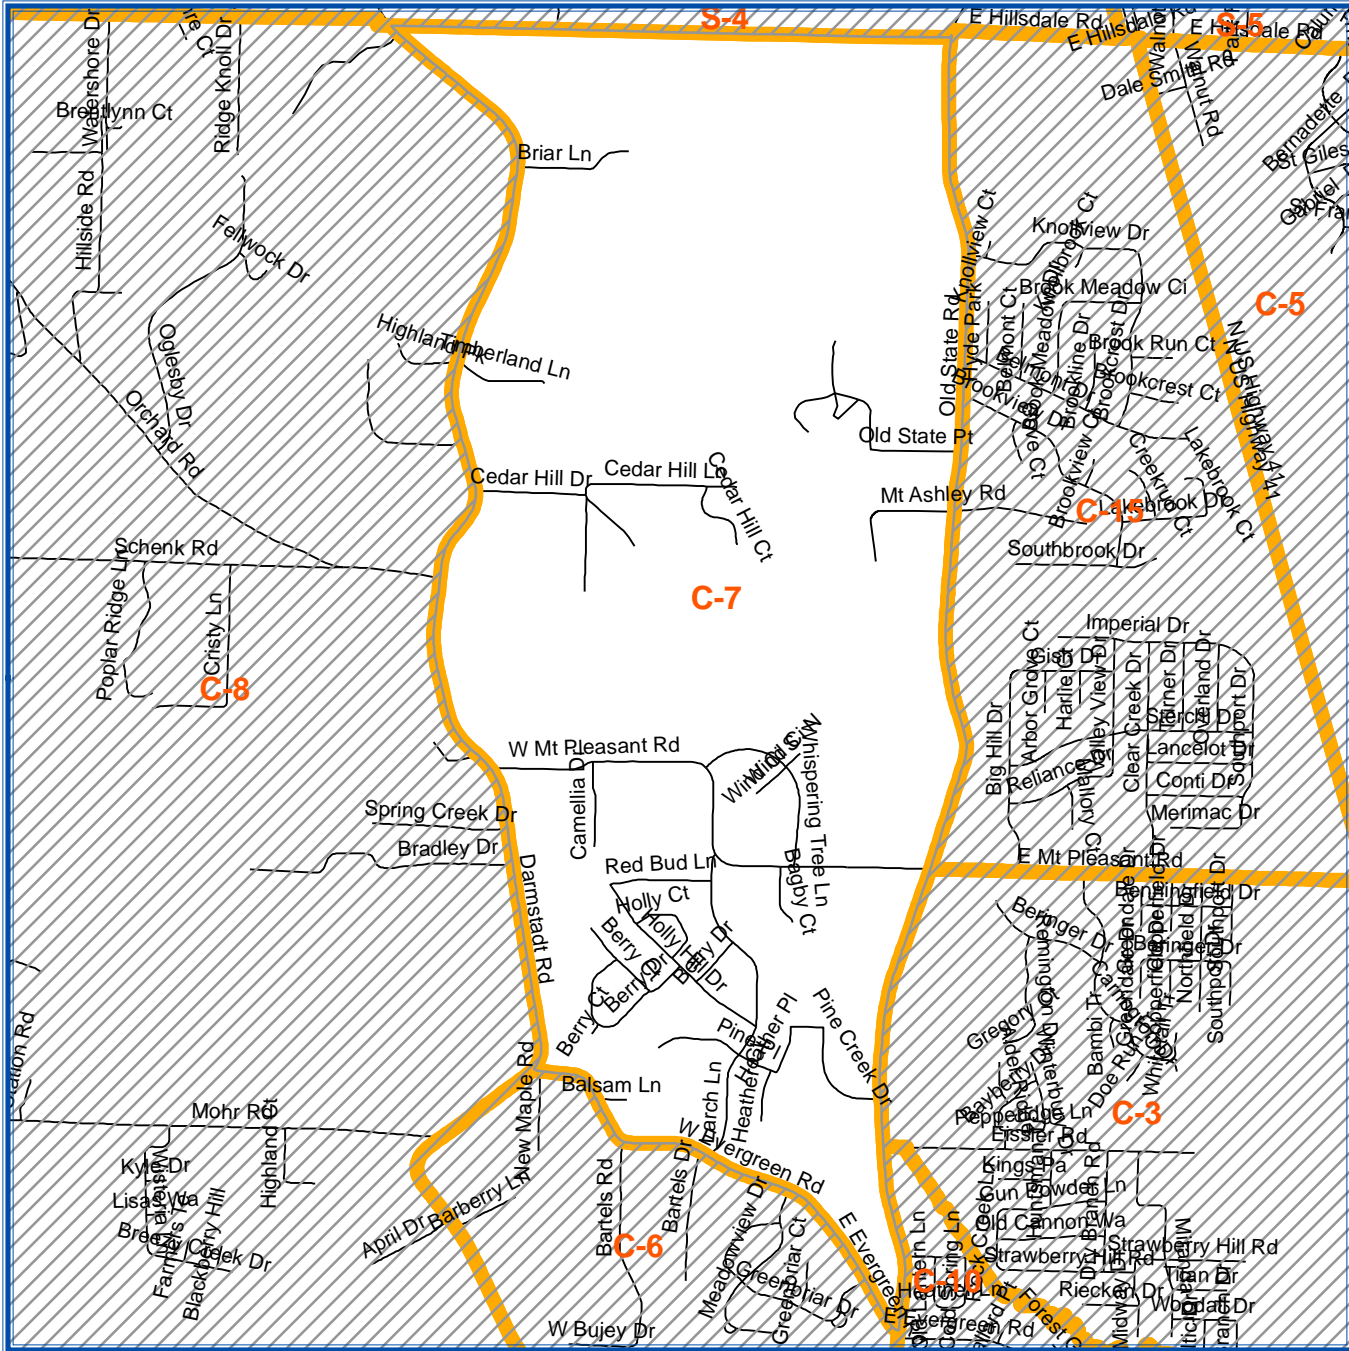

City of Evansville & Vanderburgh County, Indiana Precincts

Center Precinct 7 Districts

Congressional: 8 County Council: 2
 State House: 78 State Senate: 50
 County Commissioner & School Board: 2
 Township: Center

Poll Name & Location:
HIGHLAND SCHOOL GYM
6701 DARMSTADT RD
Voter's Registration: 812-435-5222

Precincts Approved: January 17, 2006

The location map shows the outline of Vanderburgh County with its various precincts. Precinct 7 is highlighted in orange in the central-northern part of the county. Major roads like SR 65, SR 52, and SR 164 are shown in green. A compass rose is located at the bottom right of the map.

Location Map

Prepared by: Linda Freeman
VC Surveyor's Office 812-435-5210