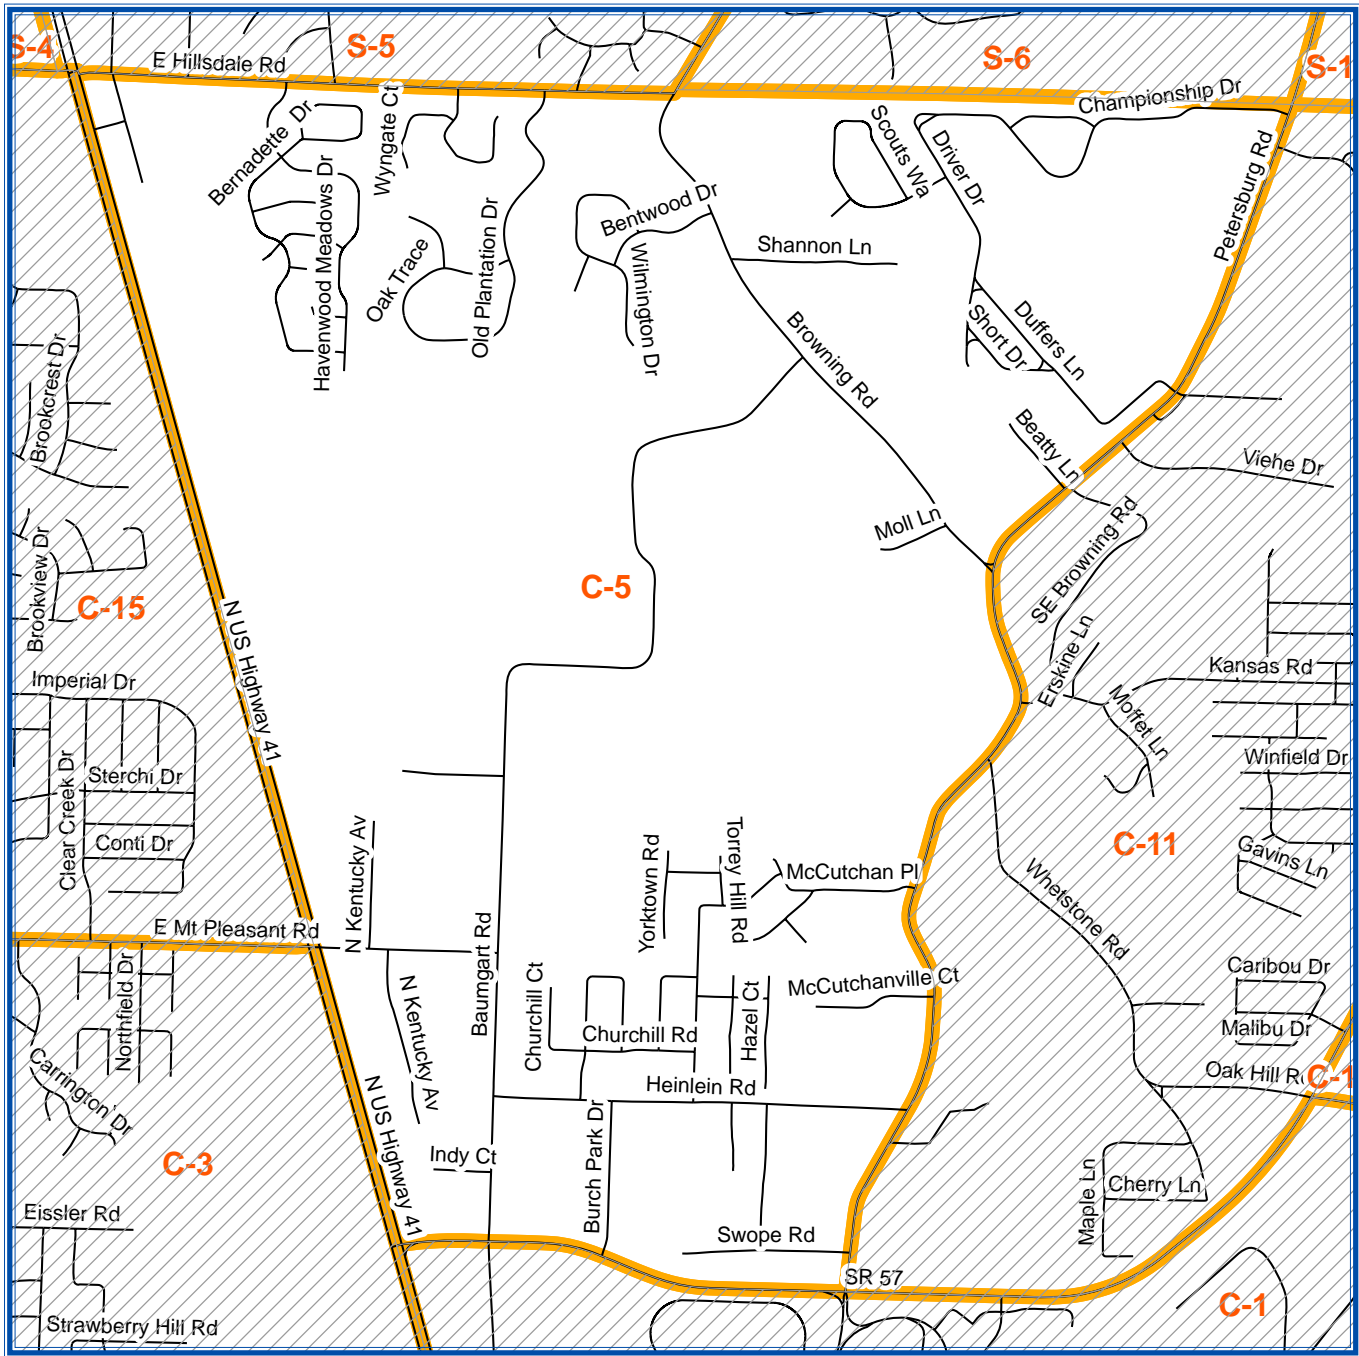

City of Evansville & Vanderburgh County, Indiana Precincts

Center Precinct 5 Districts

Congressional: 8 County Council: 2
 State House: 78 State Senate: 50
 County Commissioner & School Board: 2
 Township: Center

Poll Name & Location:
MCCUTCHANVILLE UNITED METH. CHURCH
9505 PETERSBURG RD

Voter's Registration: 812-435-5222

Precincts Approved: January 17, 2006

Location Map

Prepared by: Linda Freeman
 VC Surveyor's Office 812-435-5210