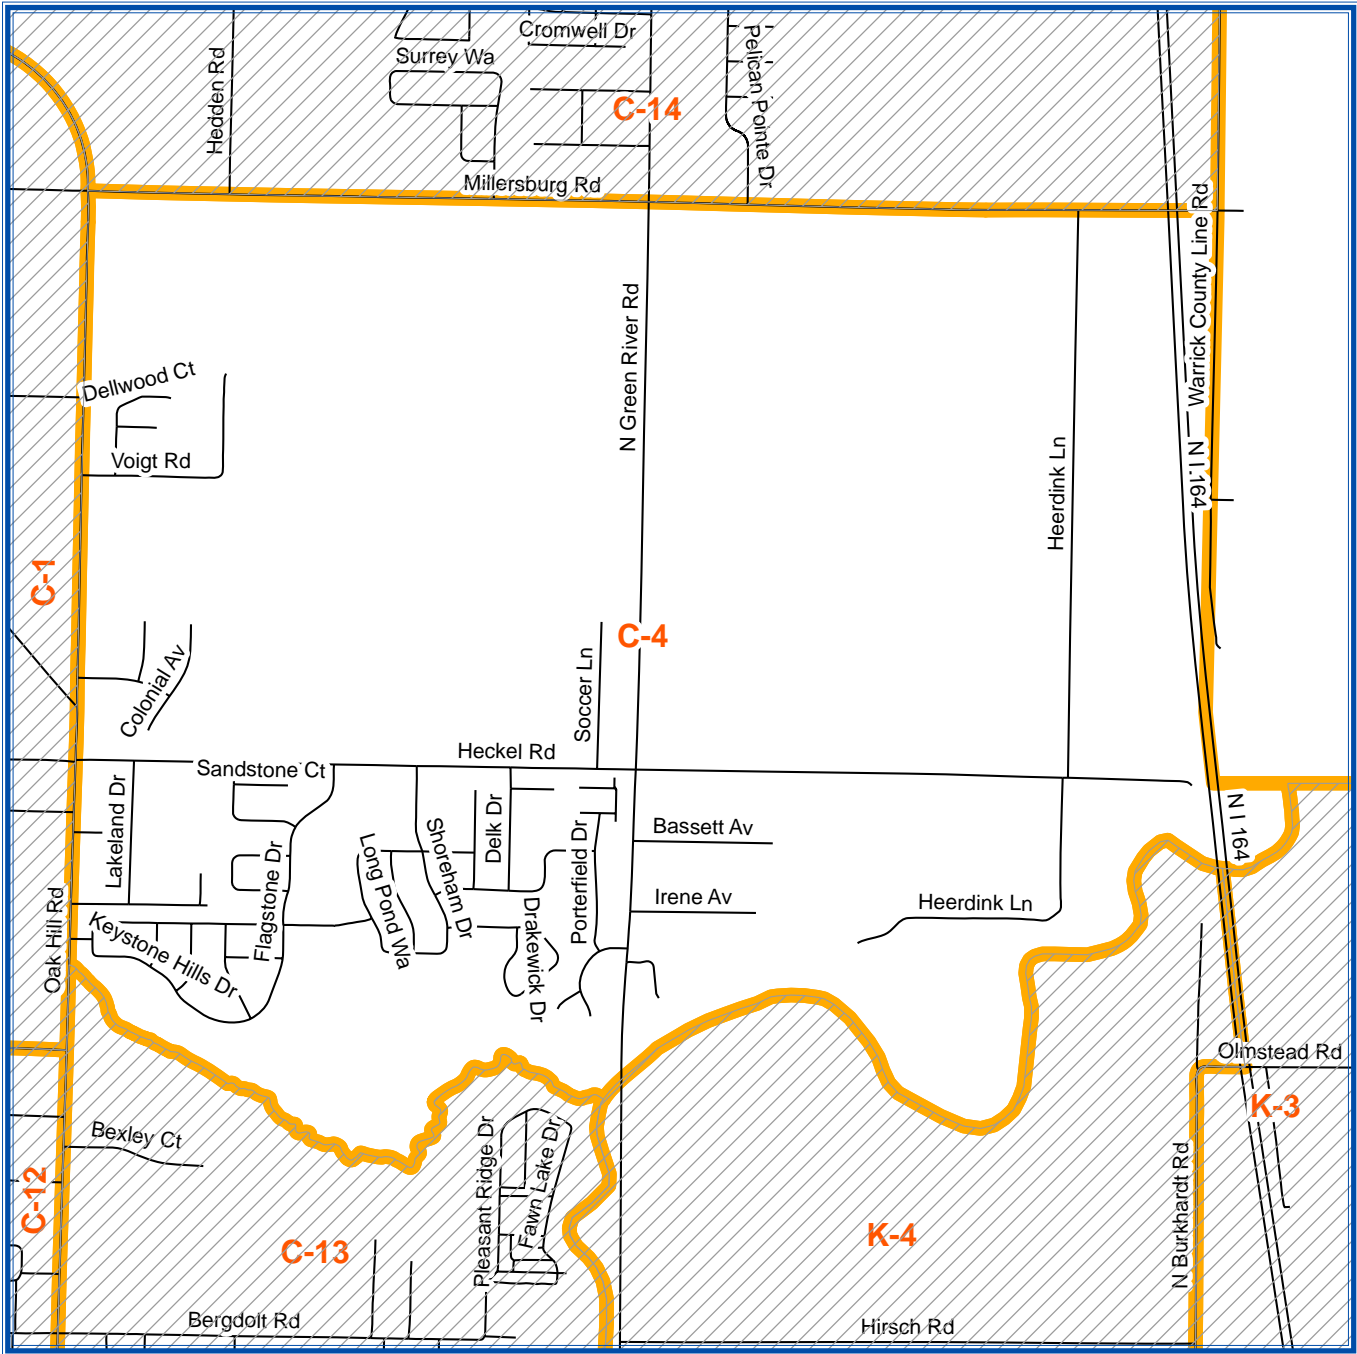

City of Evansville & Vanderburgh County, Indiana Precincts

Center Precinct 4 Districts

Congressional: 8 County Council: 4
 State House: 78 State Senate: 50
 County Commissioner & School Board: 2
 Township: Center

Poll Name & Location:
BETHLEHEM UNITED CHURCH
6400 OAK HILL RD

Voter's Registration: 812-435-5222

Precincts Approved: January 17, 2006

Location Map

Prepared by: Linda Freeman
 VC Surveyor's Office 812-435-5210