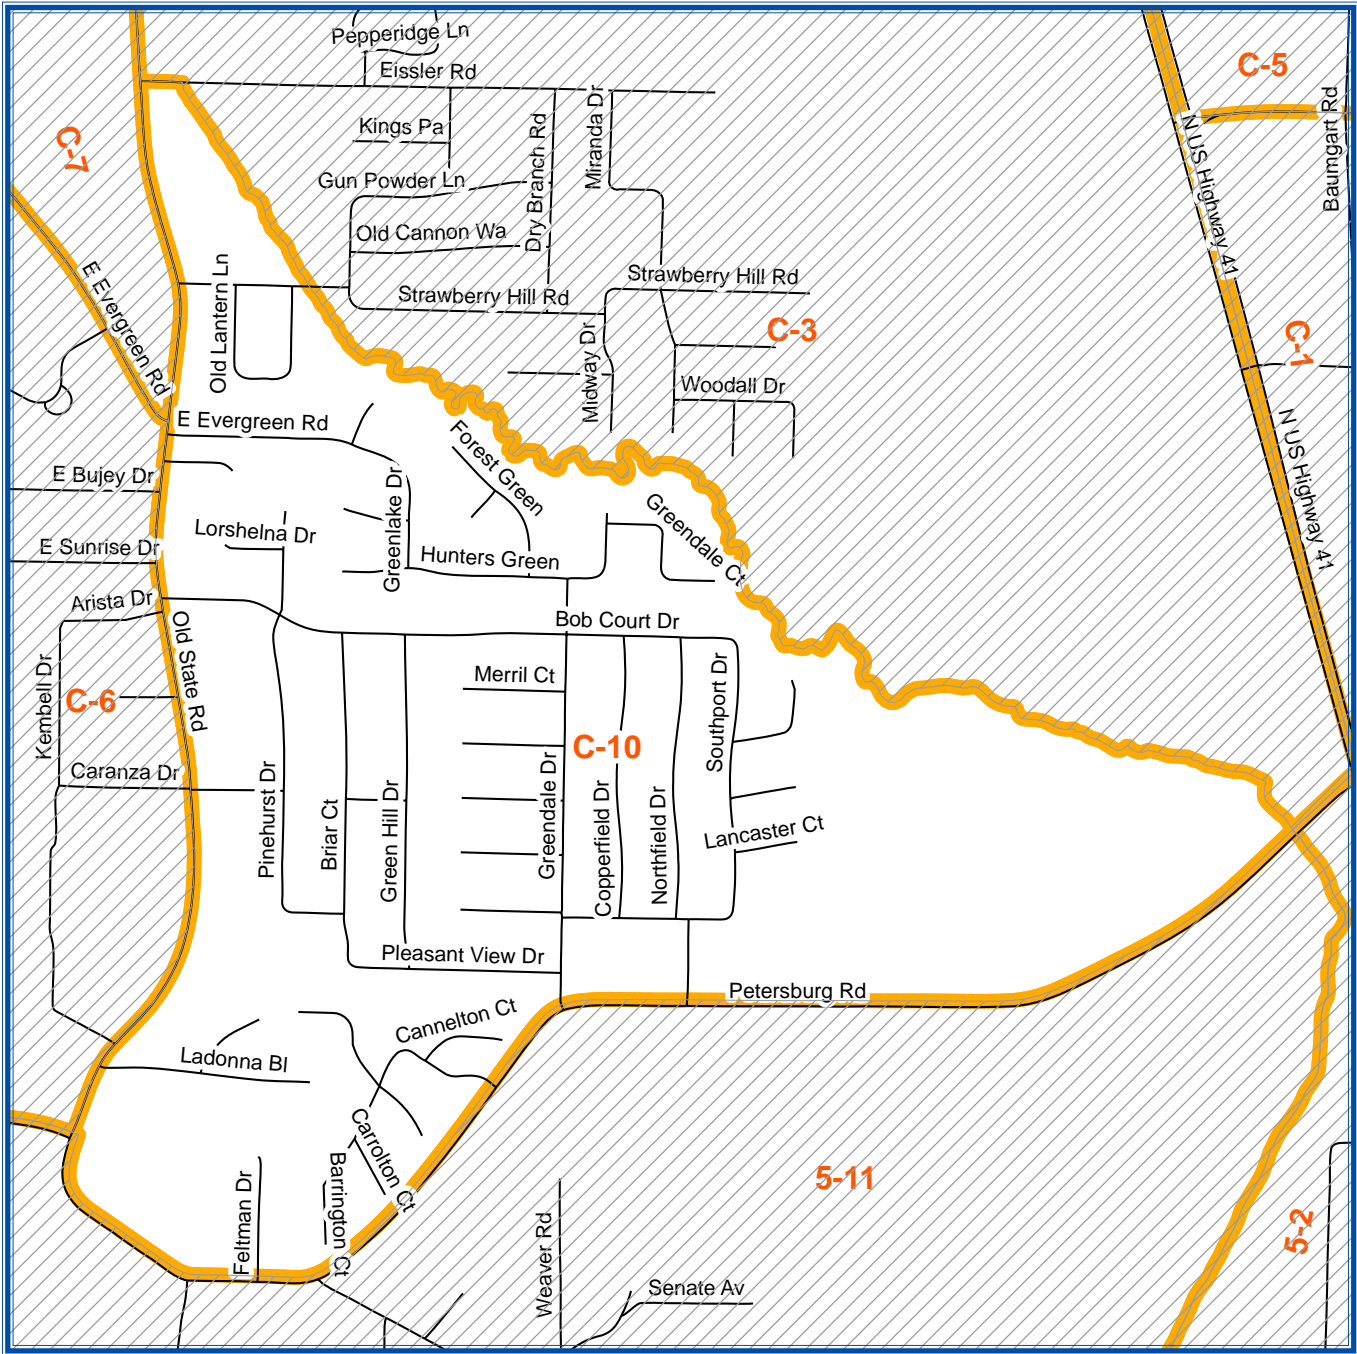

City of Evansville & Vanderburgh County, Indiana Precincts

Center Precinct 10 Districts

Congressional: 8 County Council: 2
 State House: 78 State Senate: 50
 County Commissioner & School Board: 2
 Township: Center

Poll Name & Location:
HAMILTON GOLF CLUB
6901 PETERSBURG RD

Voter's Registration: 812-435-5222

Precincts Approved: January 17, 2006

Location Map

Prepared by: Linda Freeman
 VC Surveyor's Office 812-435-5210